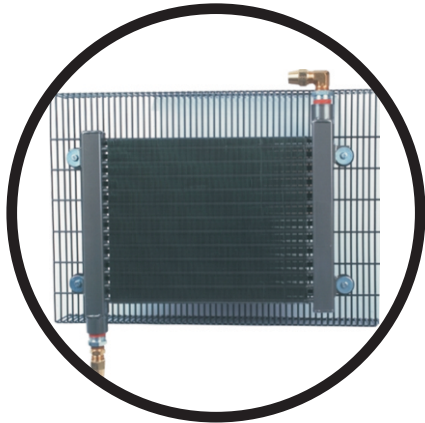

INDUSTRIAL

Low Oil Level Switch

Beltguard Aftercooler

Automatic Tank Drain

**2 FULL
YEAR
WARRANTY**

NAPA Industrial Compressors are now available as Full Featured models. Along with Heavy Duty, Cast Iron, slow turning pumps, Baldor electric motors, Heavy Duty Sheet Metal Beltguards, mounted and wired Magnetic Starters, standard on the Industrial units, The Full Featured models also include Low Oil Level Switch, Beltguard Aftercooler, and Automatic Tank Drain. All NAPA Industrial Air Compressors come with a full 2 Year Warranty.

82348VBTF	5	208-230/3	16 @ 175 psi	175	80V
82348VBTF460	5	460/3	16 @ 175 psi	175	80V
82378VATFF	7.5	208-230/1	24 @ 175 psi	175	80V
82378VBTF	7.5	208-230/3	24 @ 175 psi	175	80V
82378VBTF460	7.5	460/3	24 @ 175 psi	175	80V
82309HBTF	10	208-230/3	32 @ 175 psi	175	120H
82309HBTF460	10	460/3	32 @ 175 psi	175	120H
82309VBTF	10	208-230/3	32 @ 175 psi	175	120V
82309VBTF460	10	460/3	32 @ 175 psi	175	120V