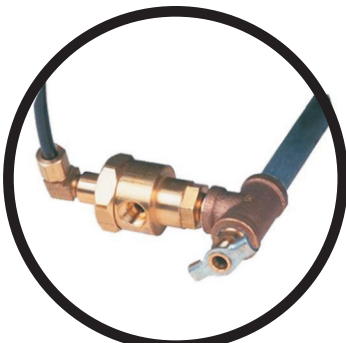

INDUSTRIAL

Low Oil Level Switch

Beltguard Aftercooler

Automatic Tank Drain

**2 FULL
YEAR
WARRANTY**

NAPA Industrial Compressors are now available as Full Featured models. Along with Heavy Duty, Cast Iron, slow turning pumps, Baldor electric motors, Heavy Duty Sheet Metal Beltguards, mounted and wired Magnetic Starters, standard on the Industrial units, The Full Featured models also include Low Oil Level Switch, Beltguard Aftercooler, and Automatic Tank Drain. All NAPA Industrial Air Compressors come with a full 2 Year Warranty.

82348VBTF	5	208-230/3	16 @ 175 psi	175	80V
82348VBTF460	5	460/3	16 @ 175 psi	175	80V
82378VATFF	7.5	208-230/1	24 @ 175 psi	175	80V
82378VBTF	7.5	208-230/3	24 @ 175 psi	175	80V
82378VBTF460	7.5	460/3	24 @ 175 psi	175	80V
82309HBTF	10	208-230/3	32 @ 175 psi	175	120H
82309HBTF460	10	460/3	32 @ 175 psi	175	120H
82309VBTF	10	208-230/3	32 @ 175 psi	175	120V
82309VBTF460	10	460/3	32 @ 175 psi	175	120V