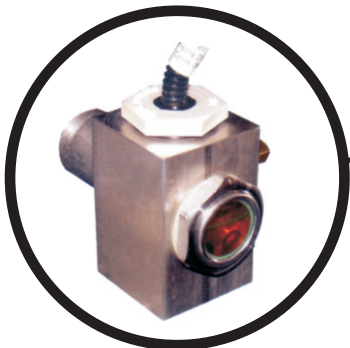

INDUSTRIAL

Low Oil Level Switch

Beltguard Aftercooler

Automatic Tank Drain

**2 FULL
YEAR
WARRANTY**

NAPA Industrial Compressors are now available as Full Featured models. Along with Heavy Duty, Cast Iron, slow turning pumps, Baldor electric motors, Heavy Duty Sheet Metal Beltguards, mounted and wired Magnetic Starters, standard on the Industrial units, The Full Featured models also include Low Oil Level Switch, Beltguard Aftercooler, and Automatic Tank Drain. All NAPA Industrial Air Compressors come with a full 2 Year Warranty.

82348VBTF	5	208-230/3	16 @ 175 psi	175	80V
82348VBTF460	5	460/3	16 @ 175 psi	175	80V
82378VATFF	7.5	208-230/1	24 @ 175 psi	175	80V
82378VBTF	7.5	208-230/3	24 @ 175 psi	175	80V
82378VBTF460	7.5	460/3	24 @ 175 psi	175	80V
82309HBTF	10	208-230/3	32 @ 175 psi	175	120H
82309HBTF460	10	460/3	32 @ 175 psi	175	120H
82309VBTF	10	208-230/3	32 @ 175 psi	175	120V
82309VBTF460	10	460/3	32 @ 175 psi	175	120V